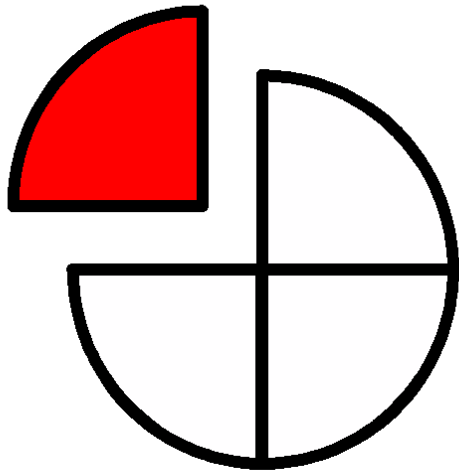

Avast

me

hearties

Walk

the

Plank

pieces

of

timbers

Yo Ho Ho

A hand-drawn speech bubble with a thick black outline. The bubble is roughly oval-shaped with a pointed tail on the left side. Inside the bubble, the word "Arrgh" is written in a simple, black, sans-serif font.