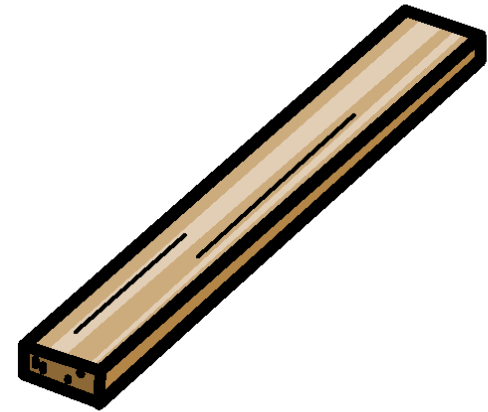

Avast

me

hearties

Walk

the

Plank

pieces

of

timbers

Yo Ho Ho

A hand-drawn speech bubble with a thick black outline. The bubble is roughly oval-shaped with a pointed tail on the left side. Inside the bubble, the word "Arrgh" is written in a simple, black, sans-serif font.