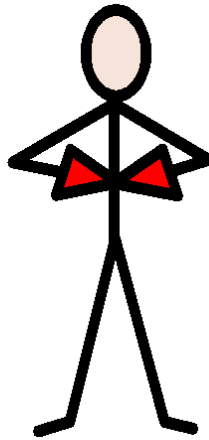

Avast

me

hearties

Walk

the

Plank

pieces

of

timbers

Yo Ho Ho

A hand-drawn speech bubble with a thick black outline. The bubble is roughly oval-shaped with a pointed tail on the left side. Inside the bubble, the word "Arrgh" is written in a simple, black, sans-serif font.